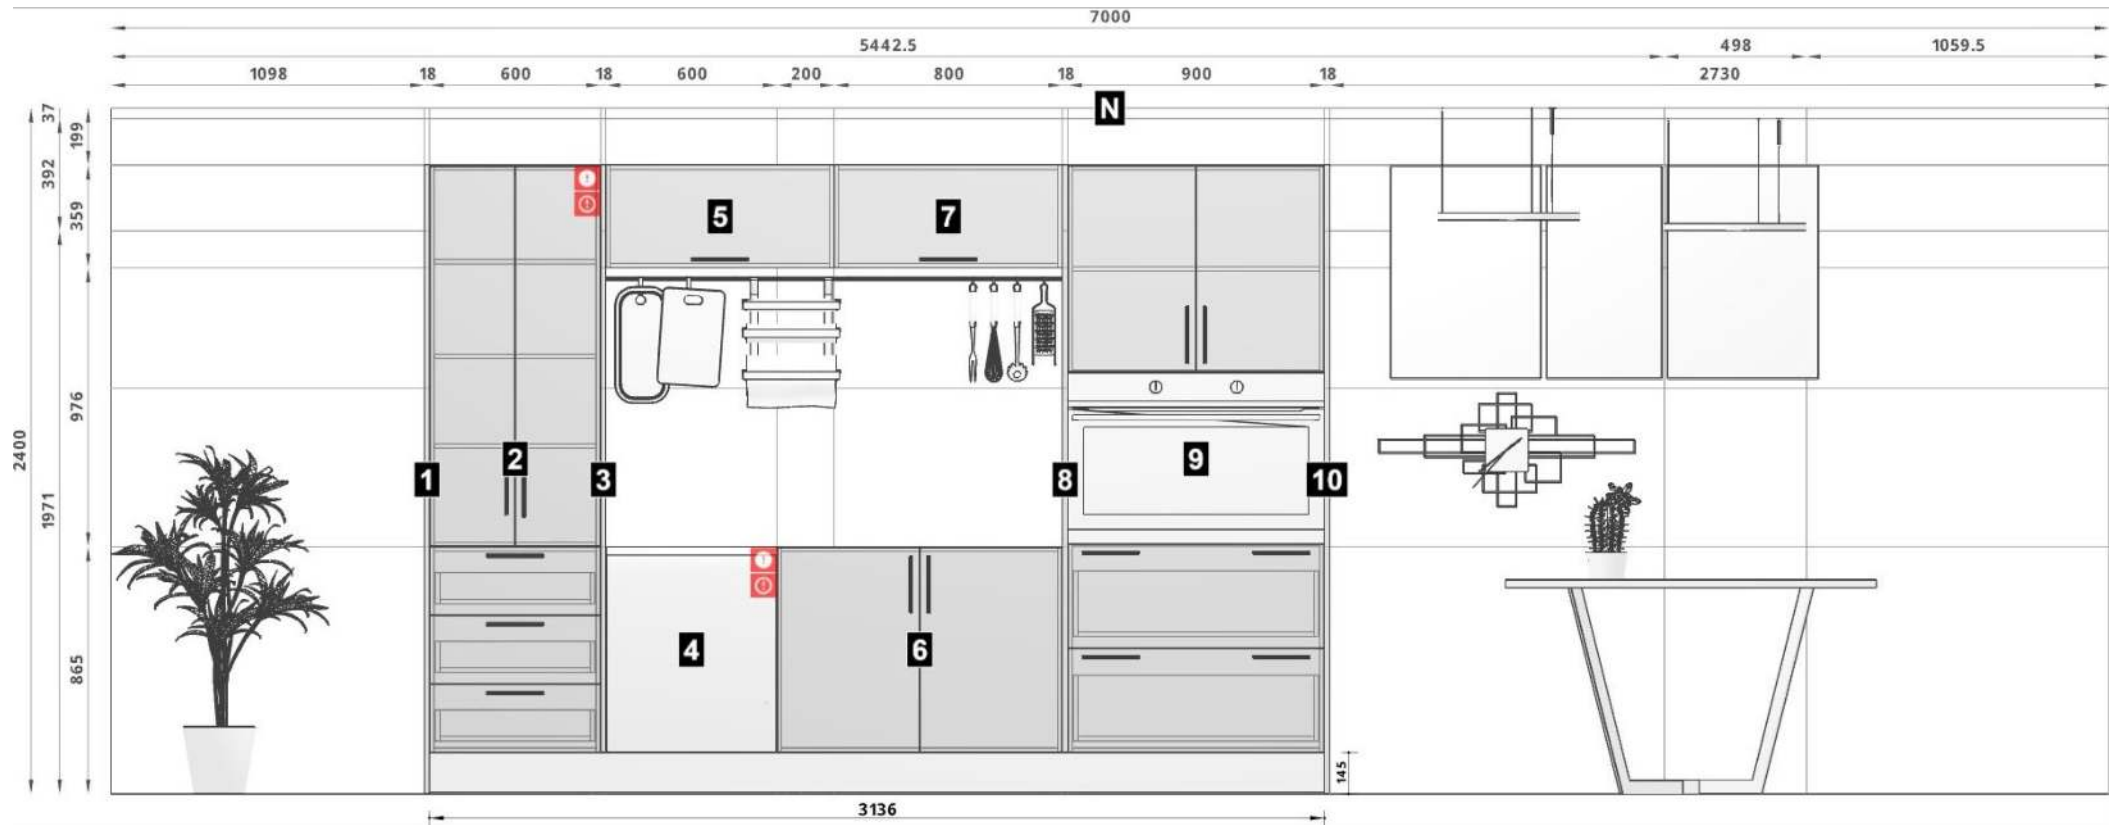

trendstyle