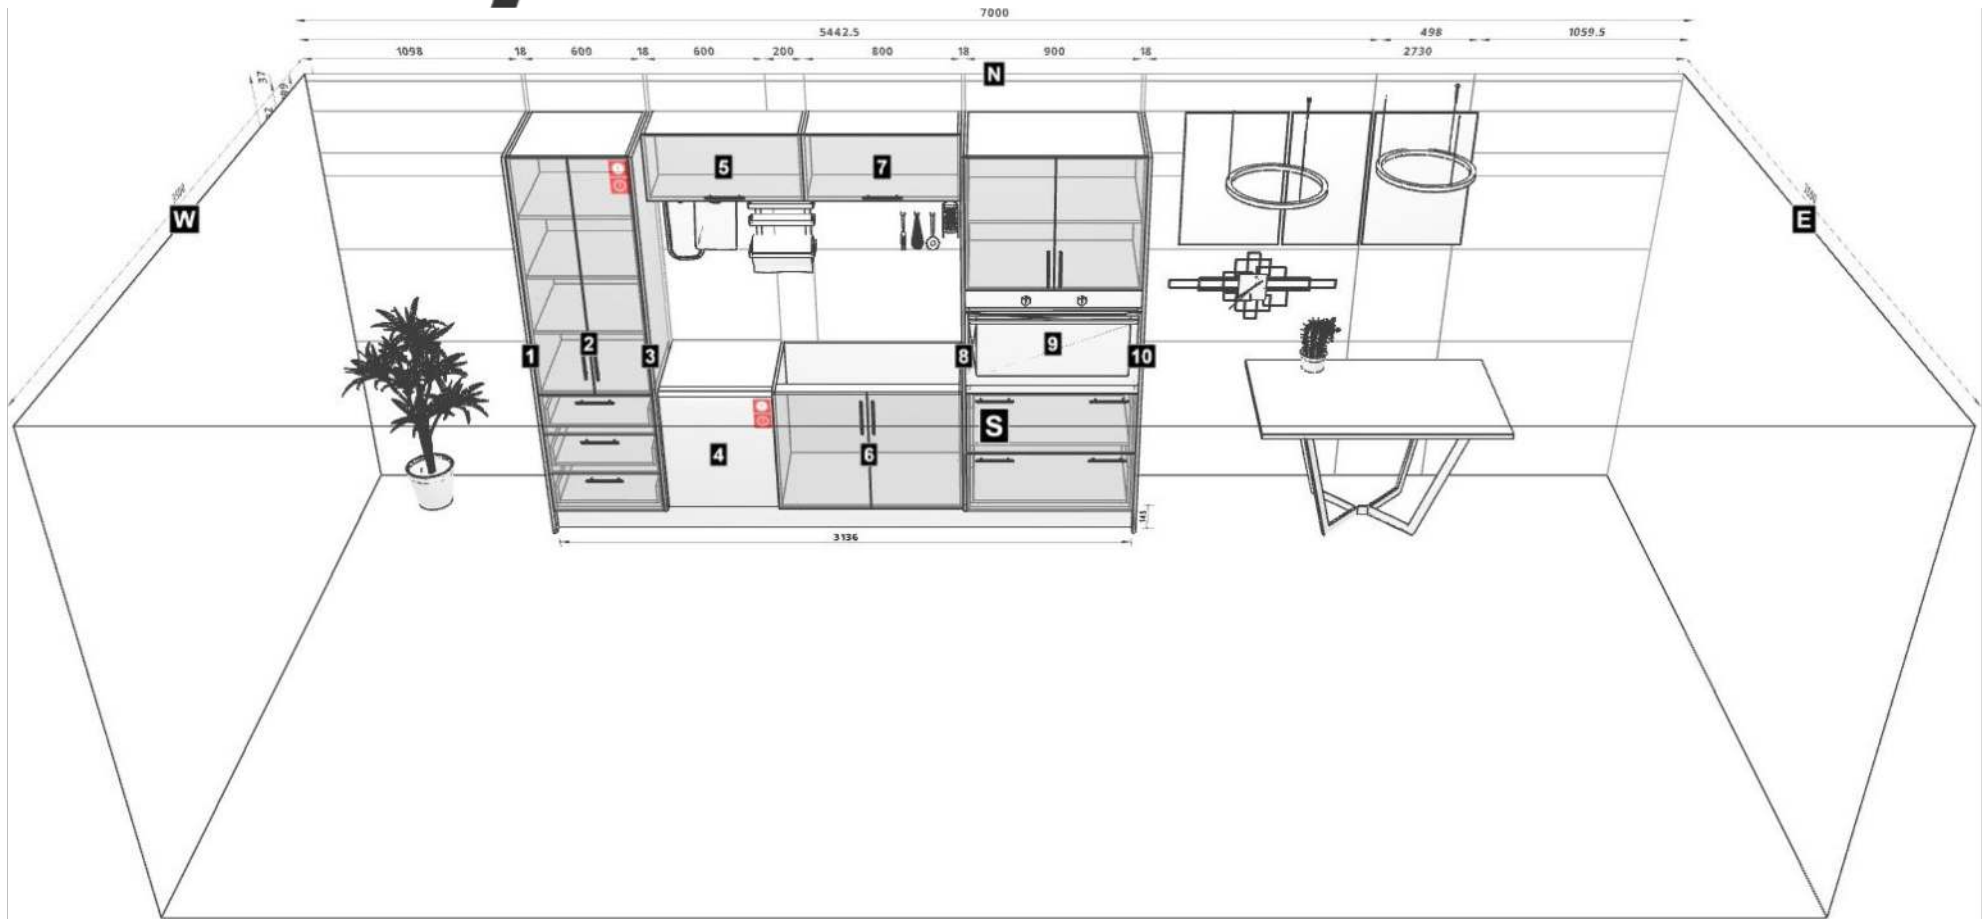

trendstyle