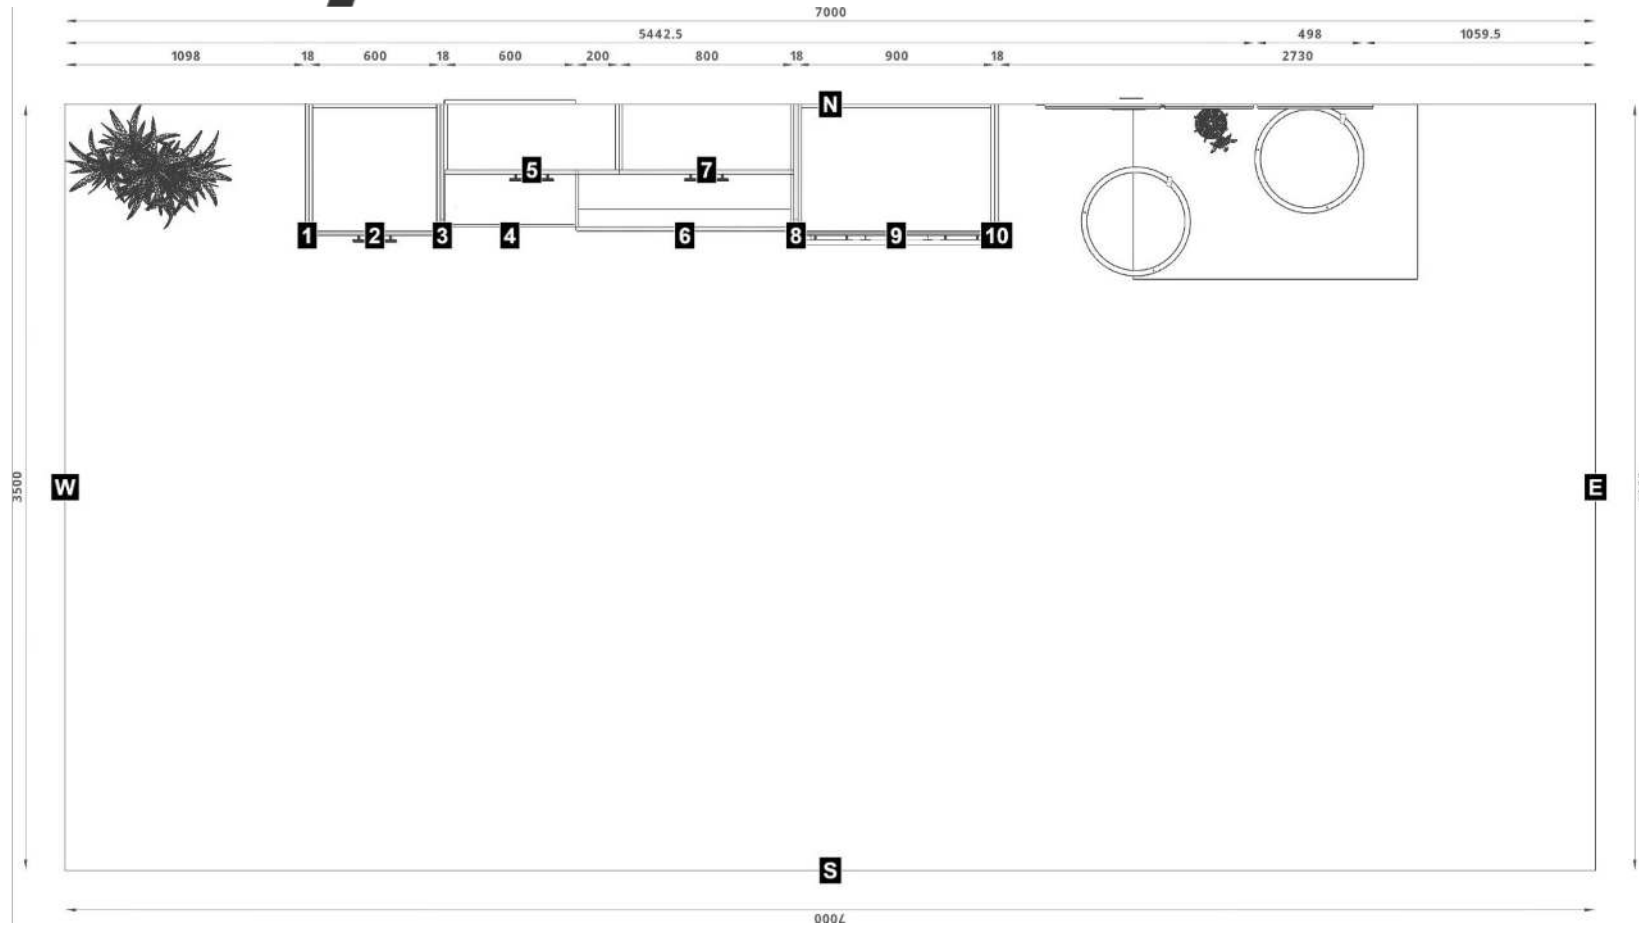

trendstyle