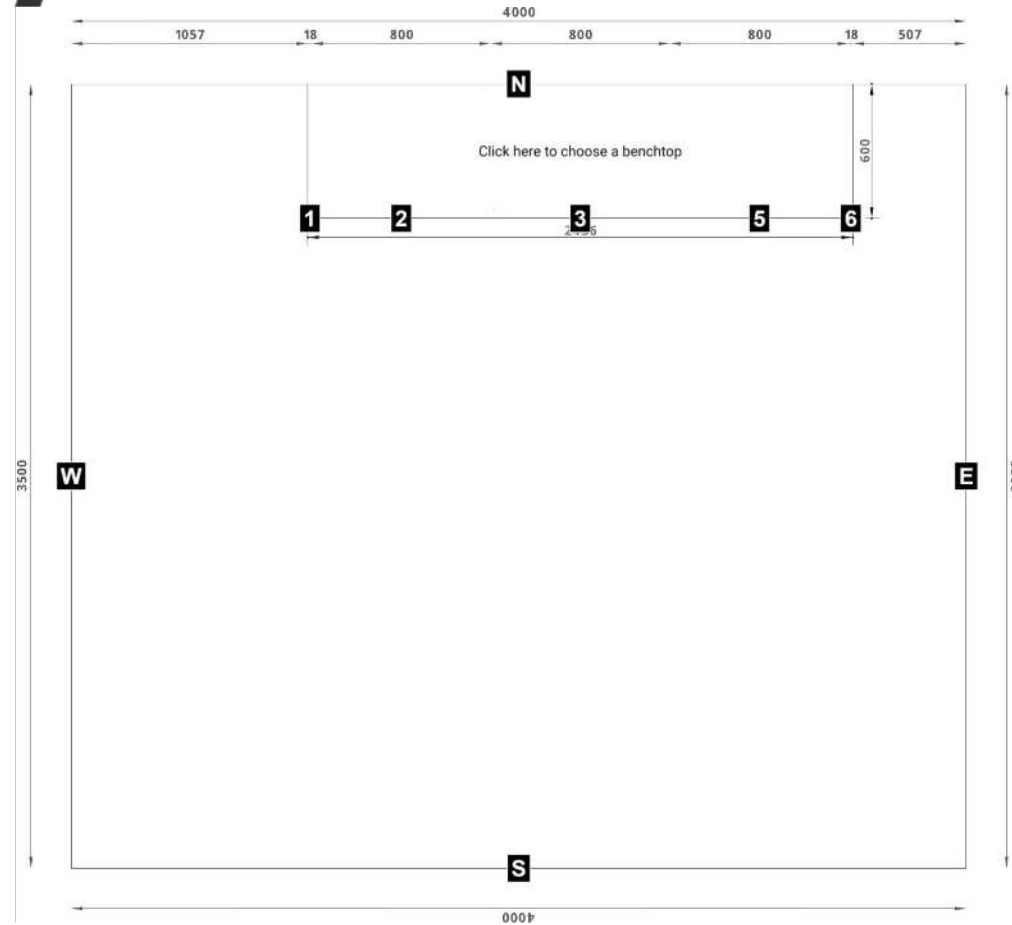

trendstyle