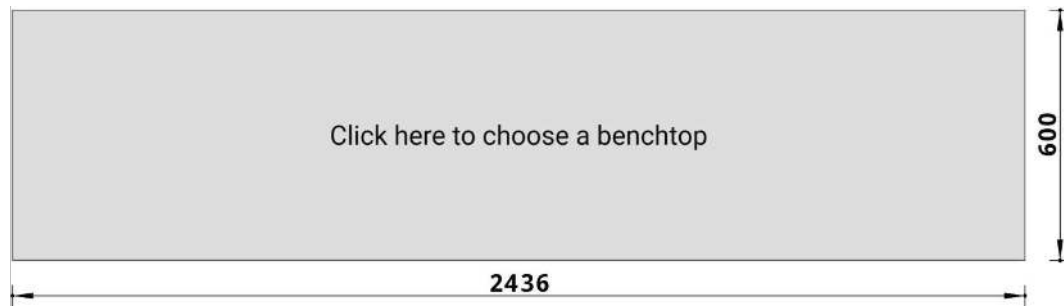

Carcase

Material White 16 mm

Door

Decor White Gloss

Handle None

Kickboards

Kickboards 2400 x 145mm.

Kickboards are supplied in 2.4 lengths. We do not supply cut to size.

Customer/installer can use this list as a guide for cutting to fit the current design. Please, ensure these measurements are correct at the time of installation.

Benchtops

Benchtop 2436x600x20mm. No benchtop included