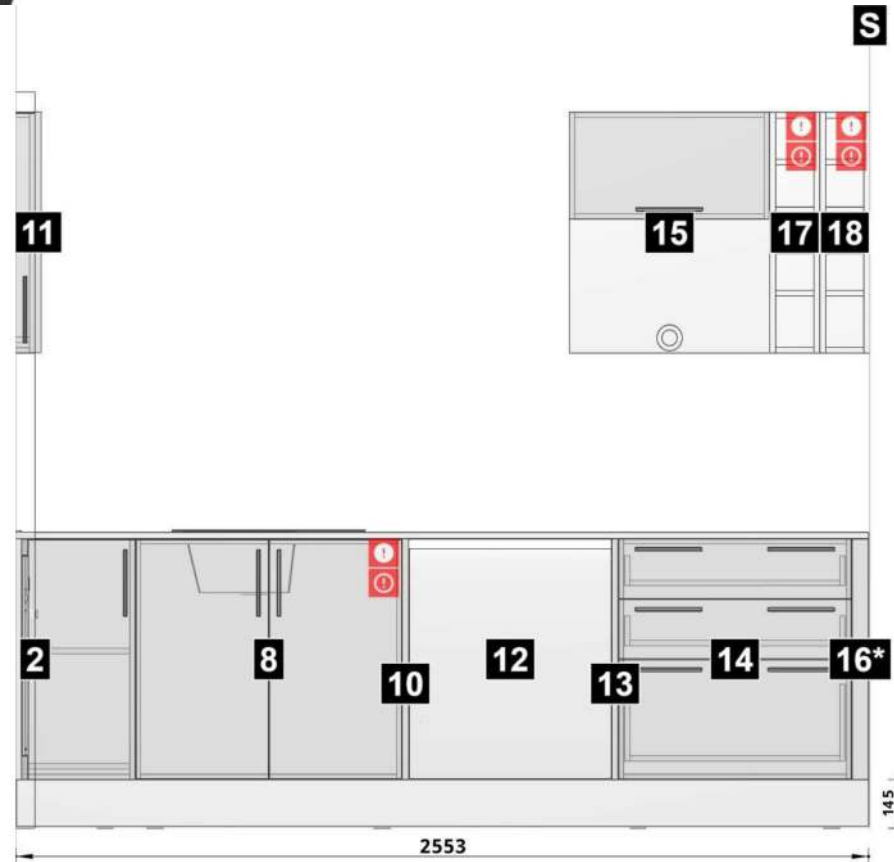

trendstyle